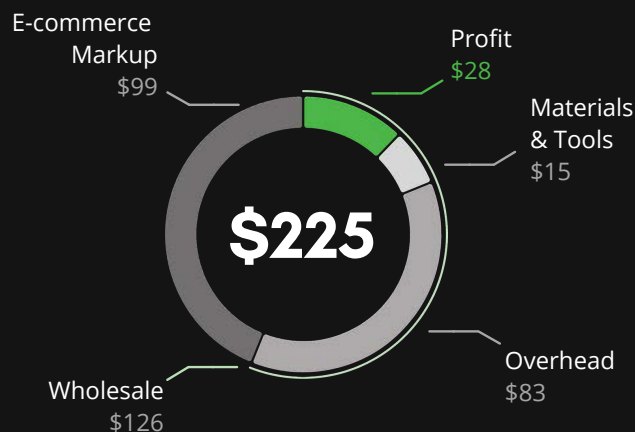

Dimensions +2" Per Side
Weight 3 lb Total

Aluminum

Onyx
 Nylon-Carbon Fiber Composite

High Density Polyethylene

ALLEVIATES STRAIN

↓ **53.7%**
 Bicep*

↓ **48.2%**
 Infraspinatus**

*Uncertainty ±13.8

**Uncertainty ±12.7, Paired t-test run on n=14

COST BREAKDOWN

MARKET STRATEGY

Wheelchair Manufacturers

E-commerce

GREEN TEAM

Hannah Adams • Danny Alel • Pablo Ampudia • Darya Guettler • Lani Lee • Isy Osubor • Elim Poon • Rima Rebei • Rostam Reifschneider • Alex Salisbury
 Jason Santillan Fausto • Carmen Sleight • Jordan Tappa • Jimmy Tran • Xiqing Wang • Alyssa Wells-Lewis