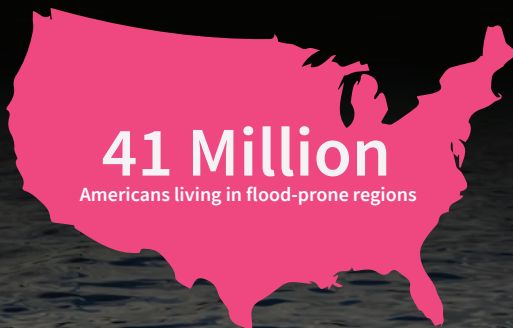

Storable. Simple. Strong.

SOLACE

Solace is a foldable life raft for individuals and families in flood/hurricane prone regions to stay secure while waiting or moving to safety after a severe storm.

20 Second
Deployment

350 lbs
Capacity

Compact
2.5'x4' Size

Weighs 40 lbs

41 Million

Americans living in flood-prone regions

\$150

Retail Price