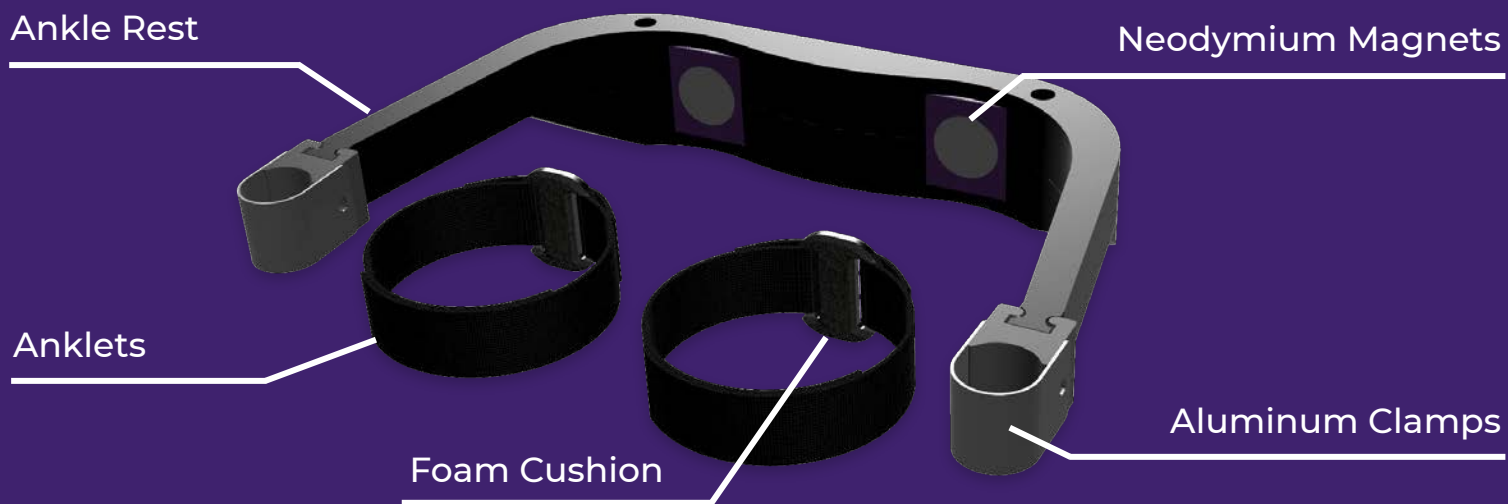

Link

It's more than a piece of hardware, it's peace of mind

Link is a device that *safely secures* user's feet to their wheelchair footplate but *releases them if they fall*.

Product Features

Our Proposal